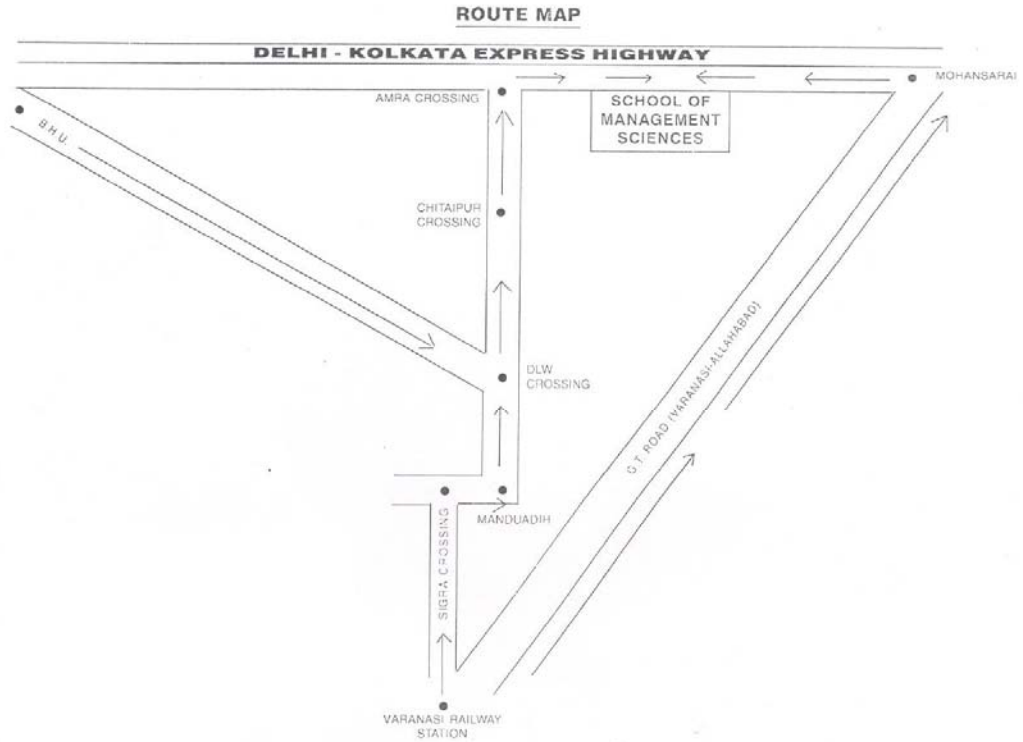

Uttar Pradesh

School of Management Sciences
 Khushipur MOHAN SARAI - MUGHAL SARAI BYPASS
 P.O. BACHCHHAON
 Varanasi, Uttar Pradesh 221011

The Institute is located at a distance of:
 35 km from the Babatpur airport
 13 km from the Varanasi Jn. Railway Station
 13 km from the Roadways Bus Station